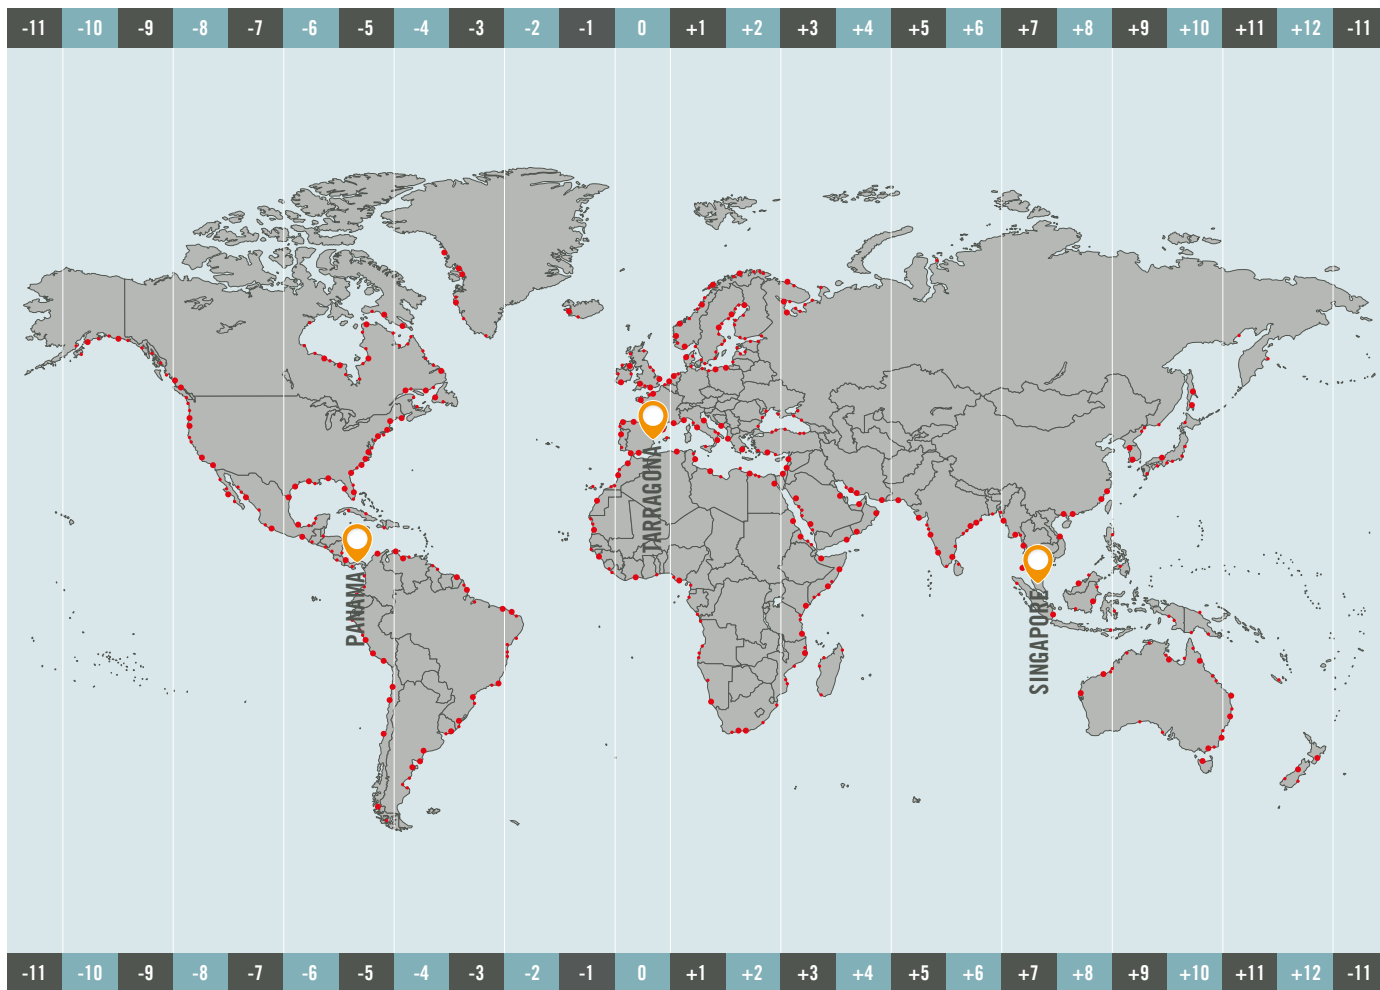

Ship Agency Time Zone Map

 HUB CENTERS  LOCAL PORTS